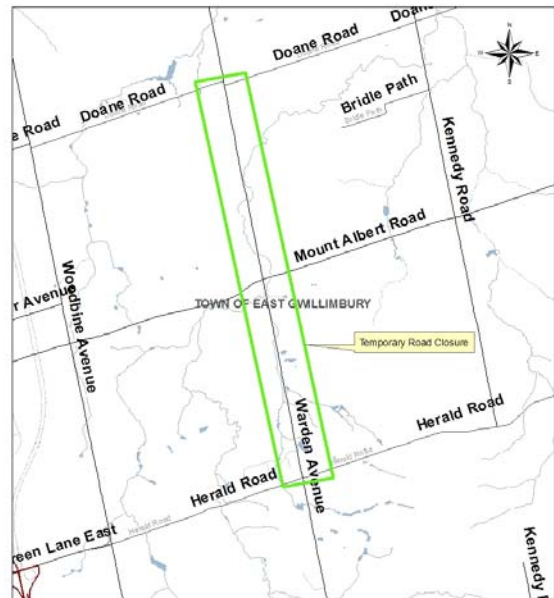

- 30 -

Media Contact: Michael Kemp, Corporate Communications, York Region
Phone: 905 830-4444, ext. 1232 or Cell 905 251-6419
Email: michael.kemp@york.ca